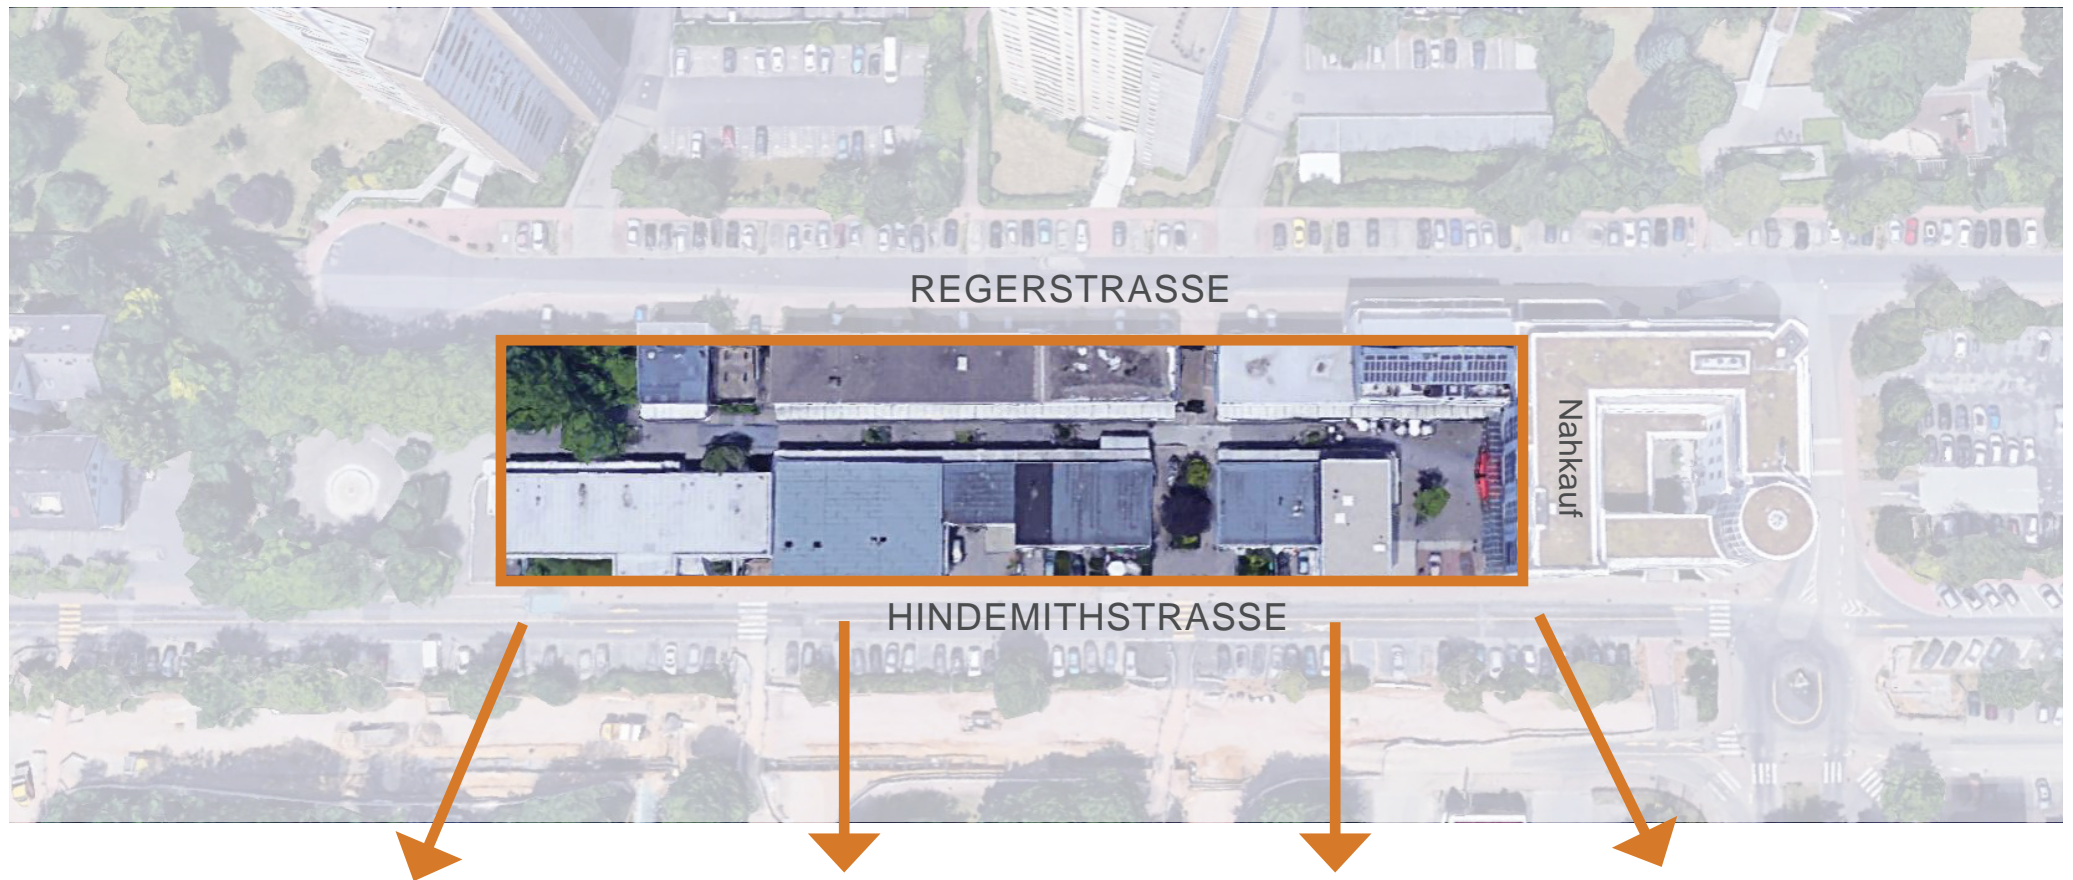

AUSGANGSSITUATION / PLANUNGSBEREICH