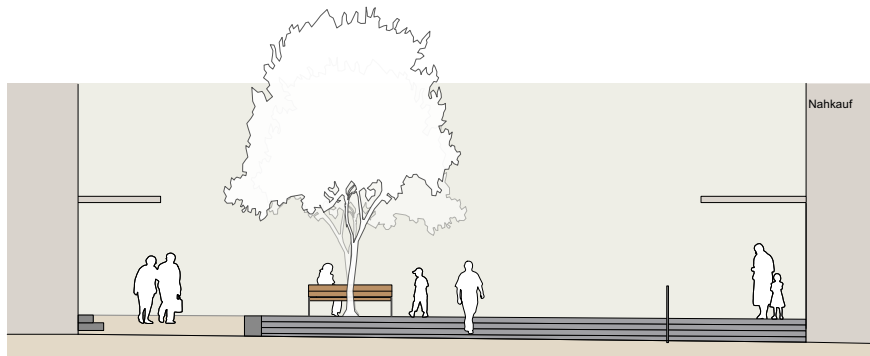

EINGANGSBEREICH NAHKAUF

SCHNITT