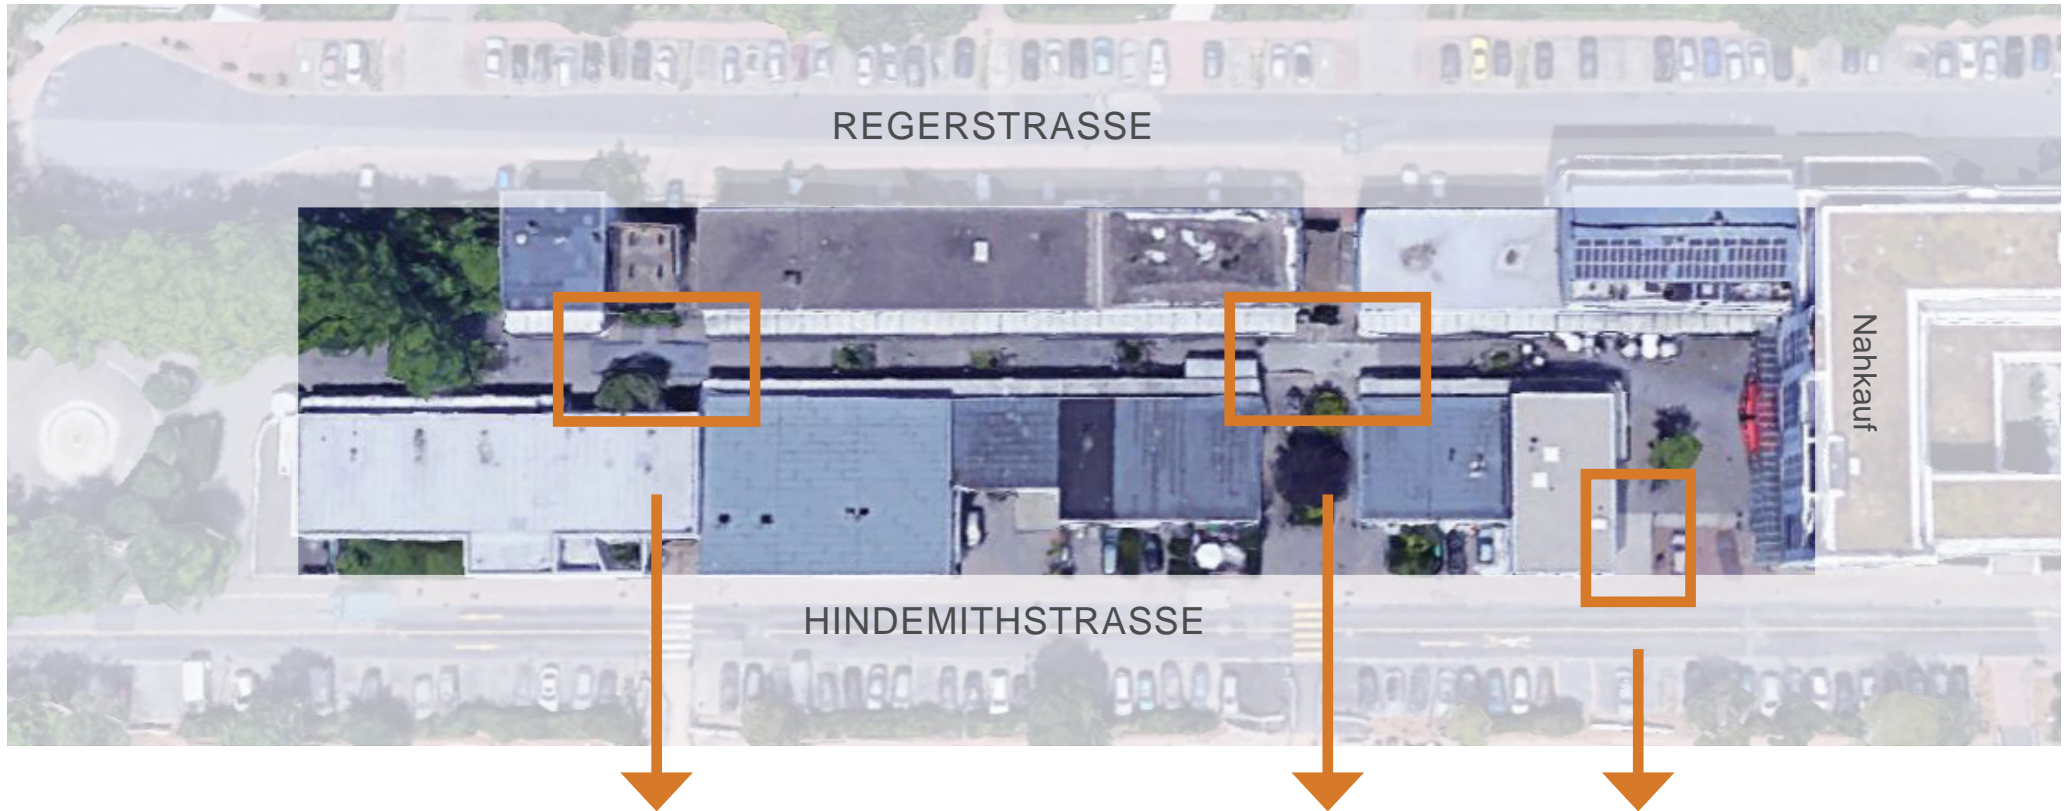

AUSGANGSSITUATION / PROBLEME UND PLANUNGSZIELE